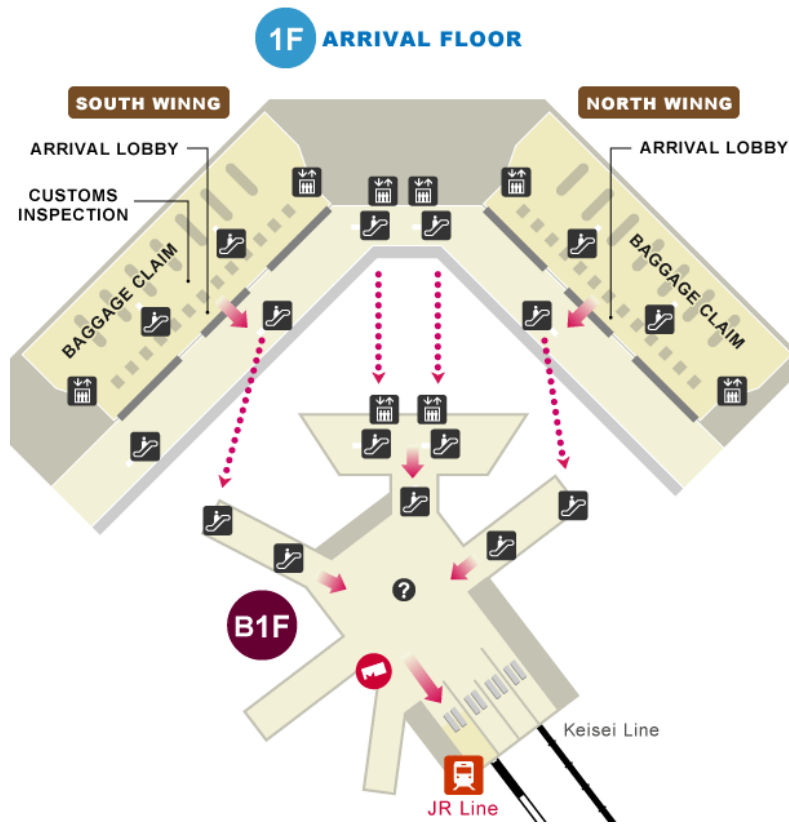

从成田机场 (JR成田特快 N'EX)

Narita Airport Terminal 1 or Narita Airport Terminal 2

Narita Express (N'EX) bound for Yokohama *1 (50 min.)

Ordinary cars: JPY 3,110

Green cars (First class): JPY 4,600

(N'EX is a limited express train with all reserved seating. Both a fare ticket and a limited express ticket are required for boarding. Tickets may be purchased at Narita Airport station, JR Ticket Offices (Midori-no-madoguchi), Travel Service Centers (View Plaza) and reserved seat ticket machines.)

Keikyu EX Inn Shinagawa-Ekimae

ADDRESS

SHINAGAWA GOOS 3-13-3

Takanawa, Minato-ku, Tokyo, 108-0074

TEL +81-3-5798-3909

FAX +81-3-5798-0320

URL <http://www.shinagawa.keikyu-exinn.co.jp/en/index.html>

Floor Guide

Airport Terminal 1

Airport Terminal 2

Airlines

Terminal 1		Terminal 2	
North Wing	South Wing		
Aeroflot Russian Airlines Air France Aircalin Alitalia Delta Air Lines KLM - Royal Dutch Airlines Korean Air Vietnam Airlines Virgin Atlantic Airways	Air BUSAN Air Canada Air China Air Japan All Nippon Airways Asiana Airlines Austrian Airlines Continental Airlines Egyptair Etihad Airways EVA Air IBEX Airlines Jet Airways Lufthansa German Airlines	MIAT Mongolian Airlines Qatar Airways Scandinavian Airlines System Shenzhen Airlines Singapore Airlines South African airways Swiss International Air Lines TAM Airlines Thai Airways International Turkish Airlines United Airlines US Airways Uzbekistan Airways Vladivostok Air	Air India AIR MACAU Air New Zealand Air Niugini Air Tahiti Nui American Airlines British Airways Cathay Pacific Airways China Airlines China Eastern Airlines China Southern Airlines EASTAR JET Emirates Finnair Garuda Indonesia HongKong Airlines Iran Air Japan Airlines Jetstar Airways Malaysia Airlines Pakistan International Airlines Philippine Airlines Qantas Airways Skymark Airlines SriLankan Airlines

From Shinagawa Station to Venue