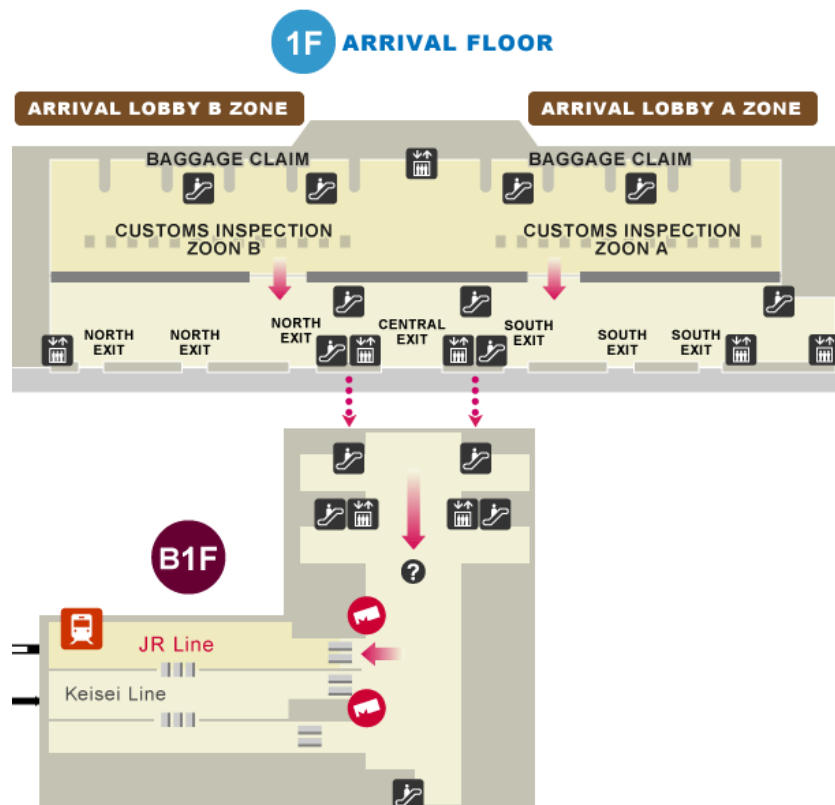

从成田机场 (JR成田特快 N'EX)

Narita Airport Terminal 1 or Narita Airport Terminal 2

Narita Express (N'EX) bound for Yokohama *1 (50 min.)

Ordinary cars: JPY 3,110

Green cars (First class): JPY 4,600

(N'EX is a limited express train with all reserved seating. Both a fare ticket and a limited express ticket are required for boarding. Tickets may be purchased at Narita Airport station, JR Ticket Offices (Midori-no-madoguchi), Travel Service Centers (View Plaza) and reserved seat ticket machines.)

Keikyu EX Inn Shinagawa-Ekimae

ADDRESS

SHINAGAWA GOOS 3-13-3

Takanawa, Minato-ku, Tokyo, 108-0074

TEL +81-3-5798-3909

FAX +81-3-5798-0320

URL <http://www.shinagawa.keikyu-exinn.co.jp/en/index.html>

Floor Guide

Airport Terminal 1

Airport Terminal 2

Airlines

Terminal 1		Terminal 2	
North Wing	South Wing		
Aeroflot Russian Airlines Air France Aircalin Alitalia Delta Air Lines KLM - Royal Dutch Airlines Korean Air Vietnam Airlines Virgin Atlantic Airways	Air BUSAN Air Canada Air China Air Japan All Nippon Airways Asiana Airlines Austrian Airlines Continental Airlines Egyptair Etihad Airways EVA Air IBEX Airlines Jet Airways Lufthansa German Airlines	MIAT Mongolian Airlines Qatar Airways Scandinavian Airlines System Shenzhen Airlines Singapore Airlines South African airways Swiss International Air Lines TAM Airlines Thai Airways International Turkish Airlines United Airlines US Airways Uzbekistan Airways Vladivostok Air	Air India AIR MACAU Air New Zealand Air Niugini Air Tahiti Nui American Airlines British Airways Cathay Pacific Airways China Airlines China Eastern Airlines China Southern Airlines EASTAR JET Emirates Finnair Garuda Indonesia HongKong Airlines Iran Air Japan Airlines Jetstar Airways Malaysia Airlines Pakistan International Airlines Philippine Airlines Qantas Airways Skymark Airlines SriLankan Airlines