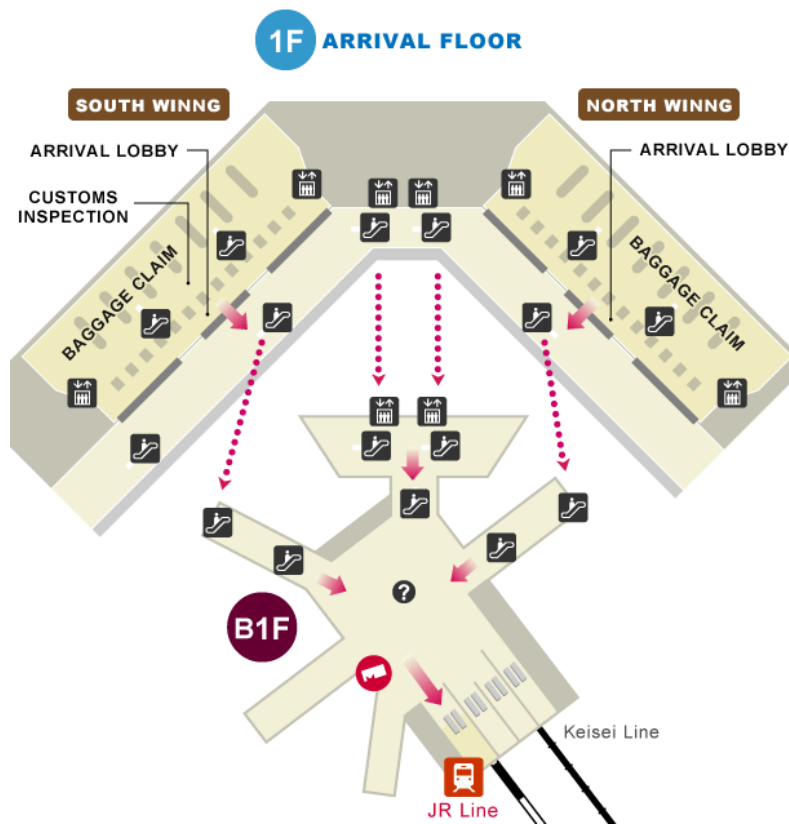

### **Keikyu EX Inn Shinagawa-Ekimae**

#### **ADDRESS**

SHINAGAWA GOOS 3-13-3

Takanawa, Minato-ku, Tokyo, 108-0074

**TEL** +81-3-5798-3909

**FAX** +81-3-5798-0320

**URL** <http://www.shinagawa.keikyu-exinn.co.jp/en/index.html>

# Floor Guide

## Airport Terminal 1